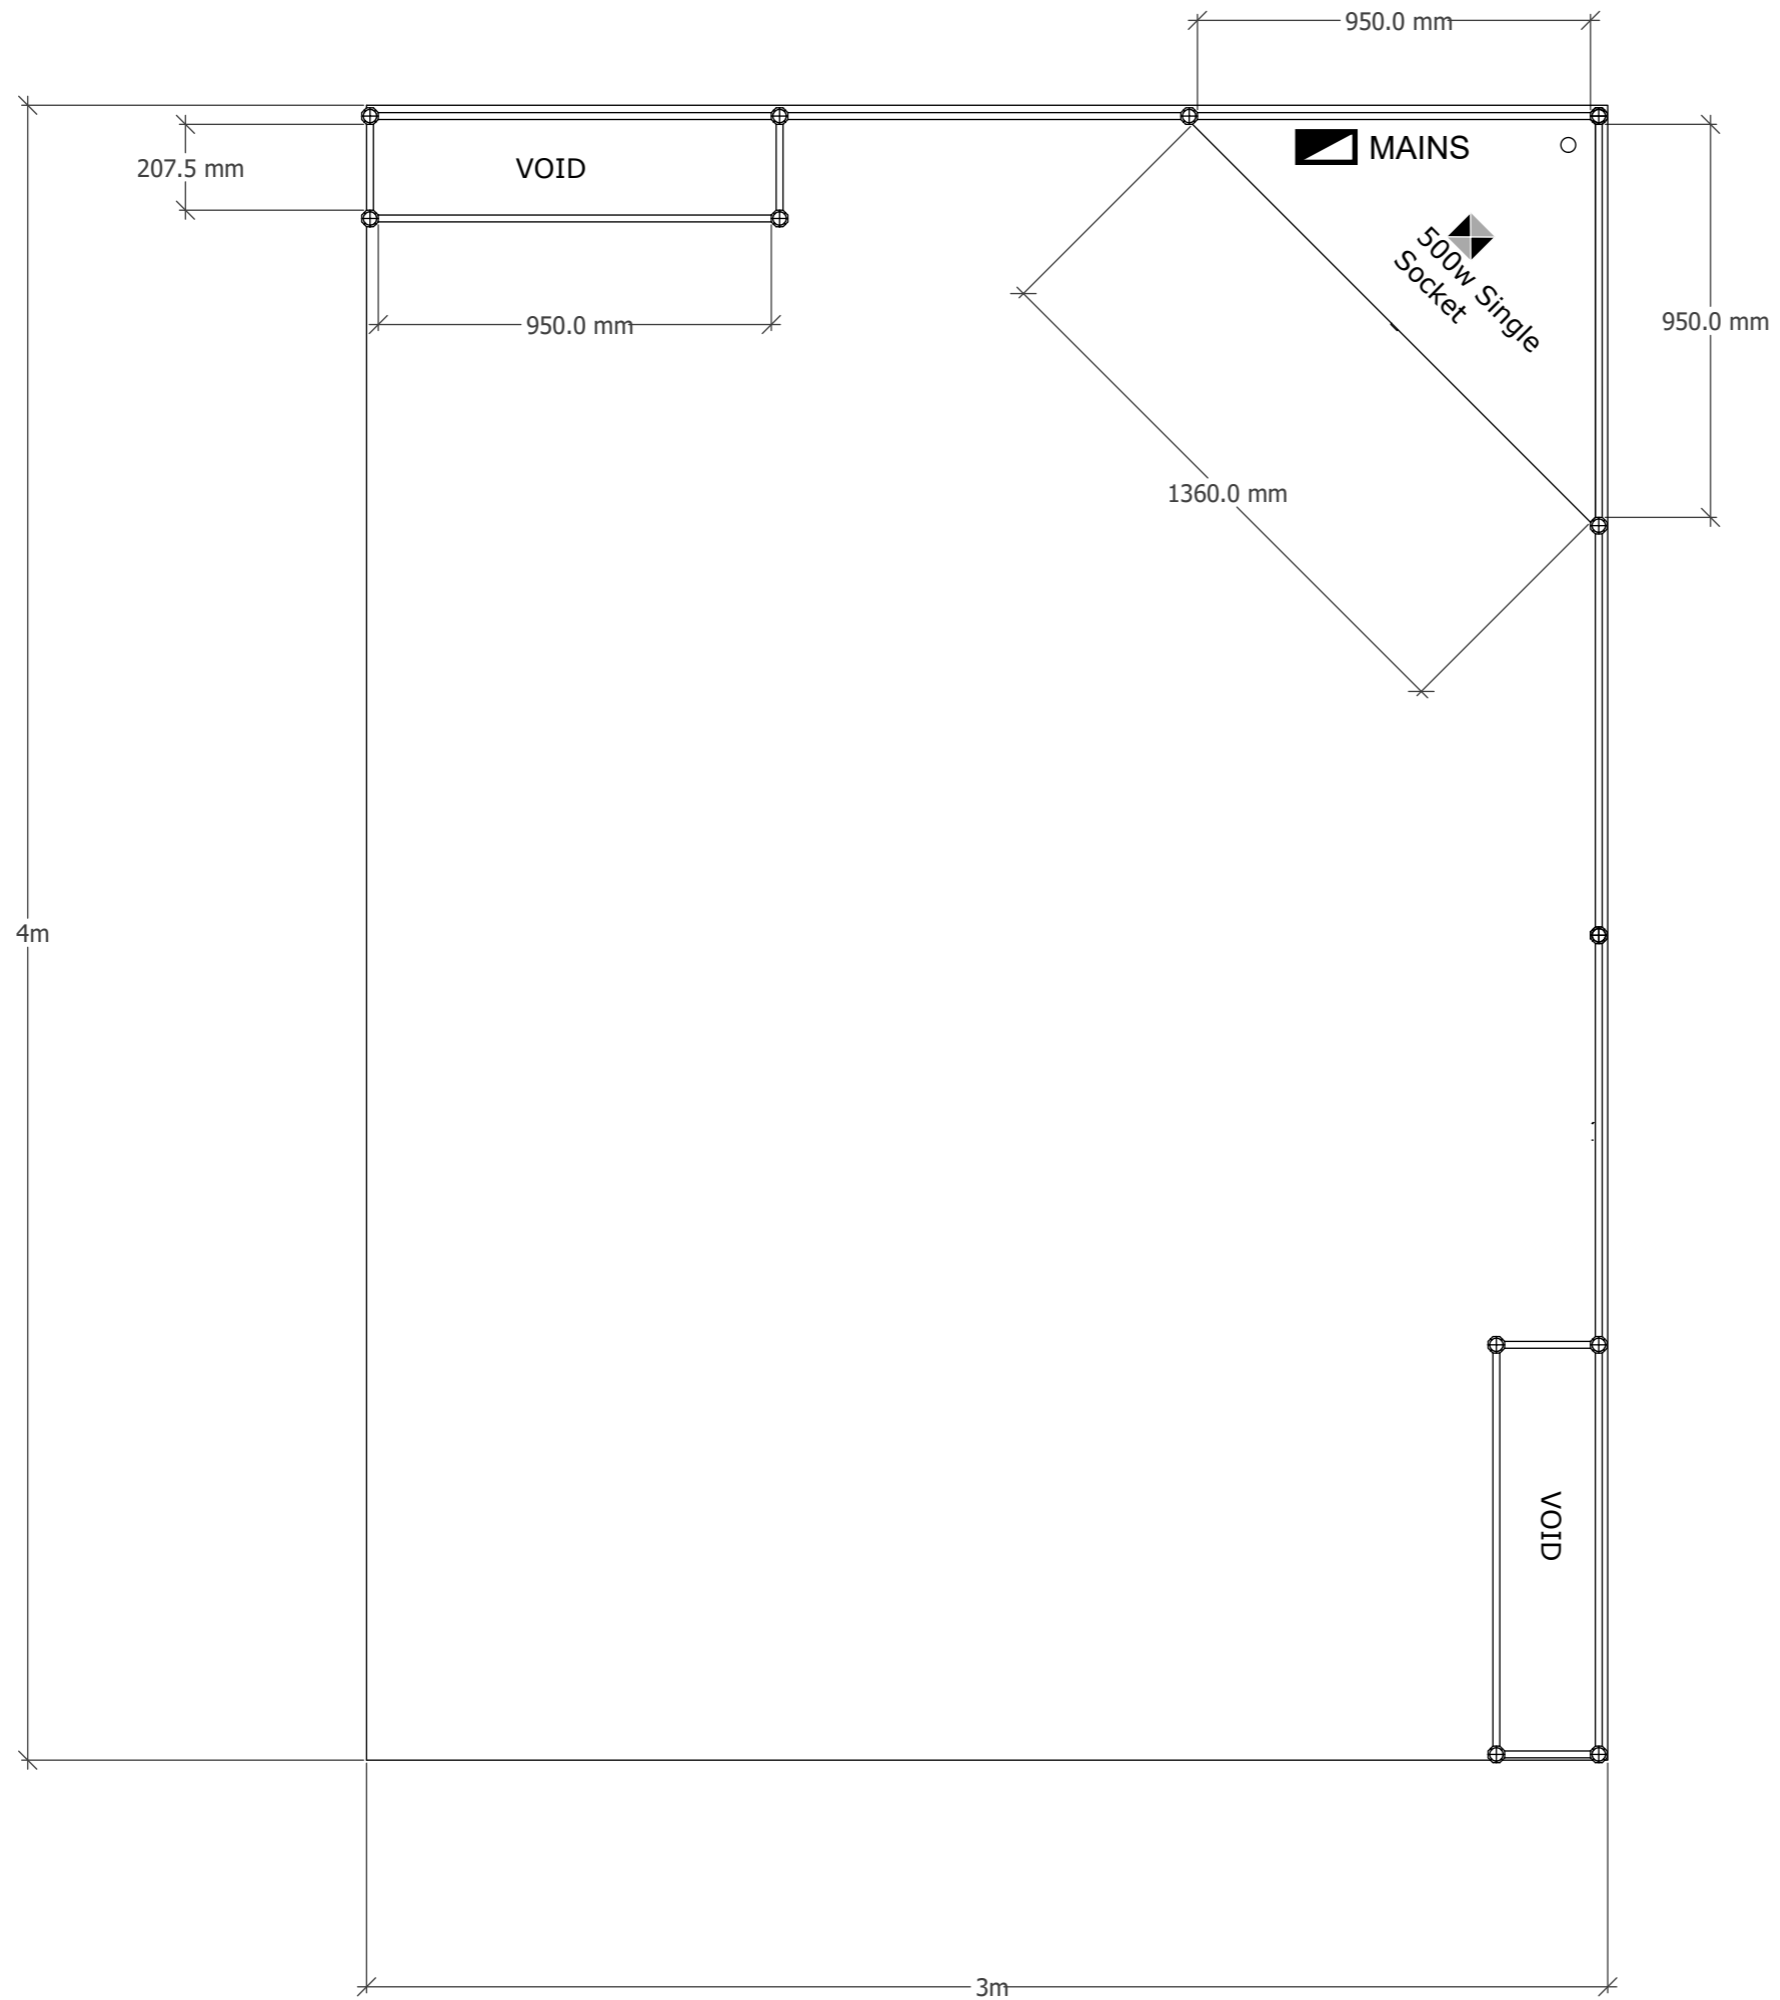

NOMINAL SIZES LISTED

3m x 4m
CORE PACKAGE

Electrics Key:

- MAINS
- Socket